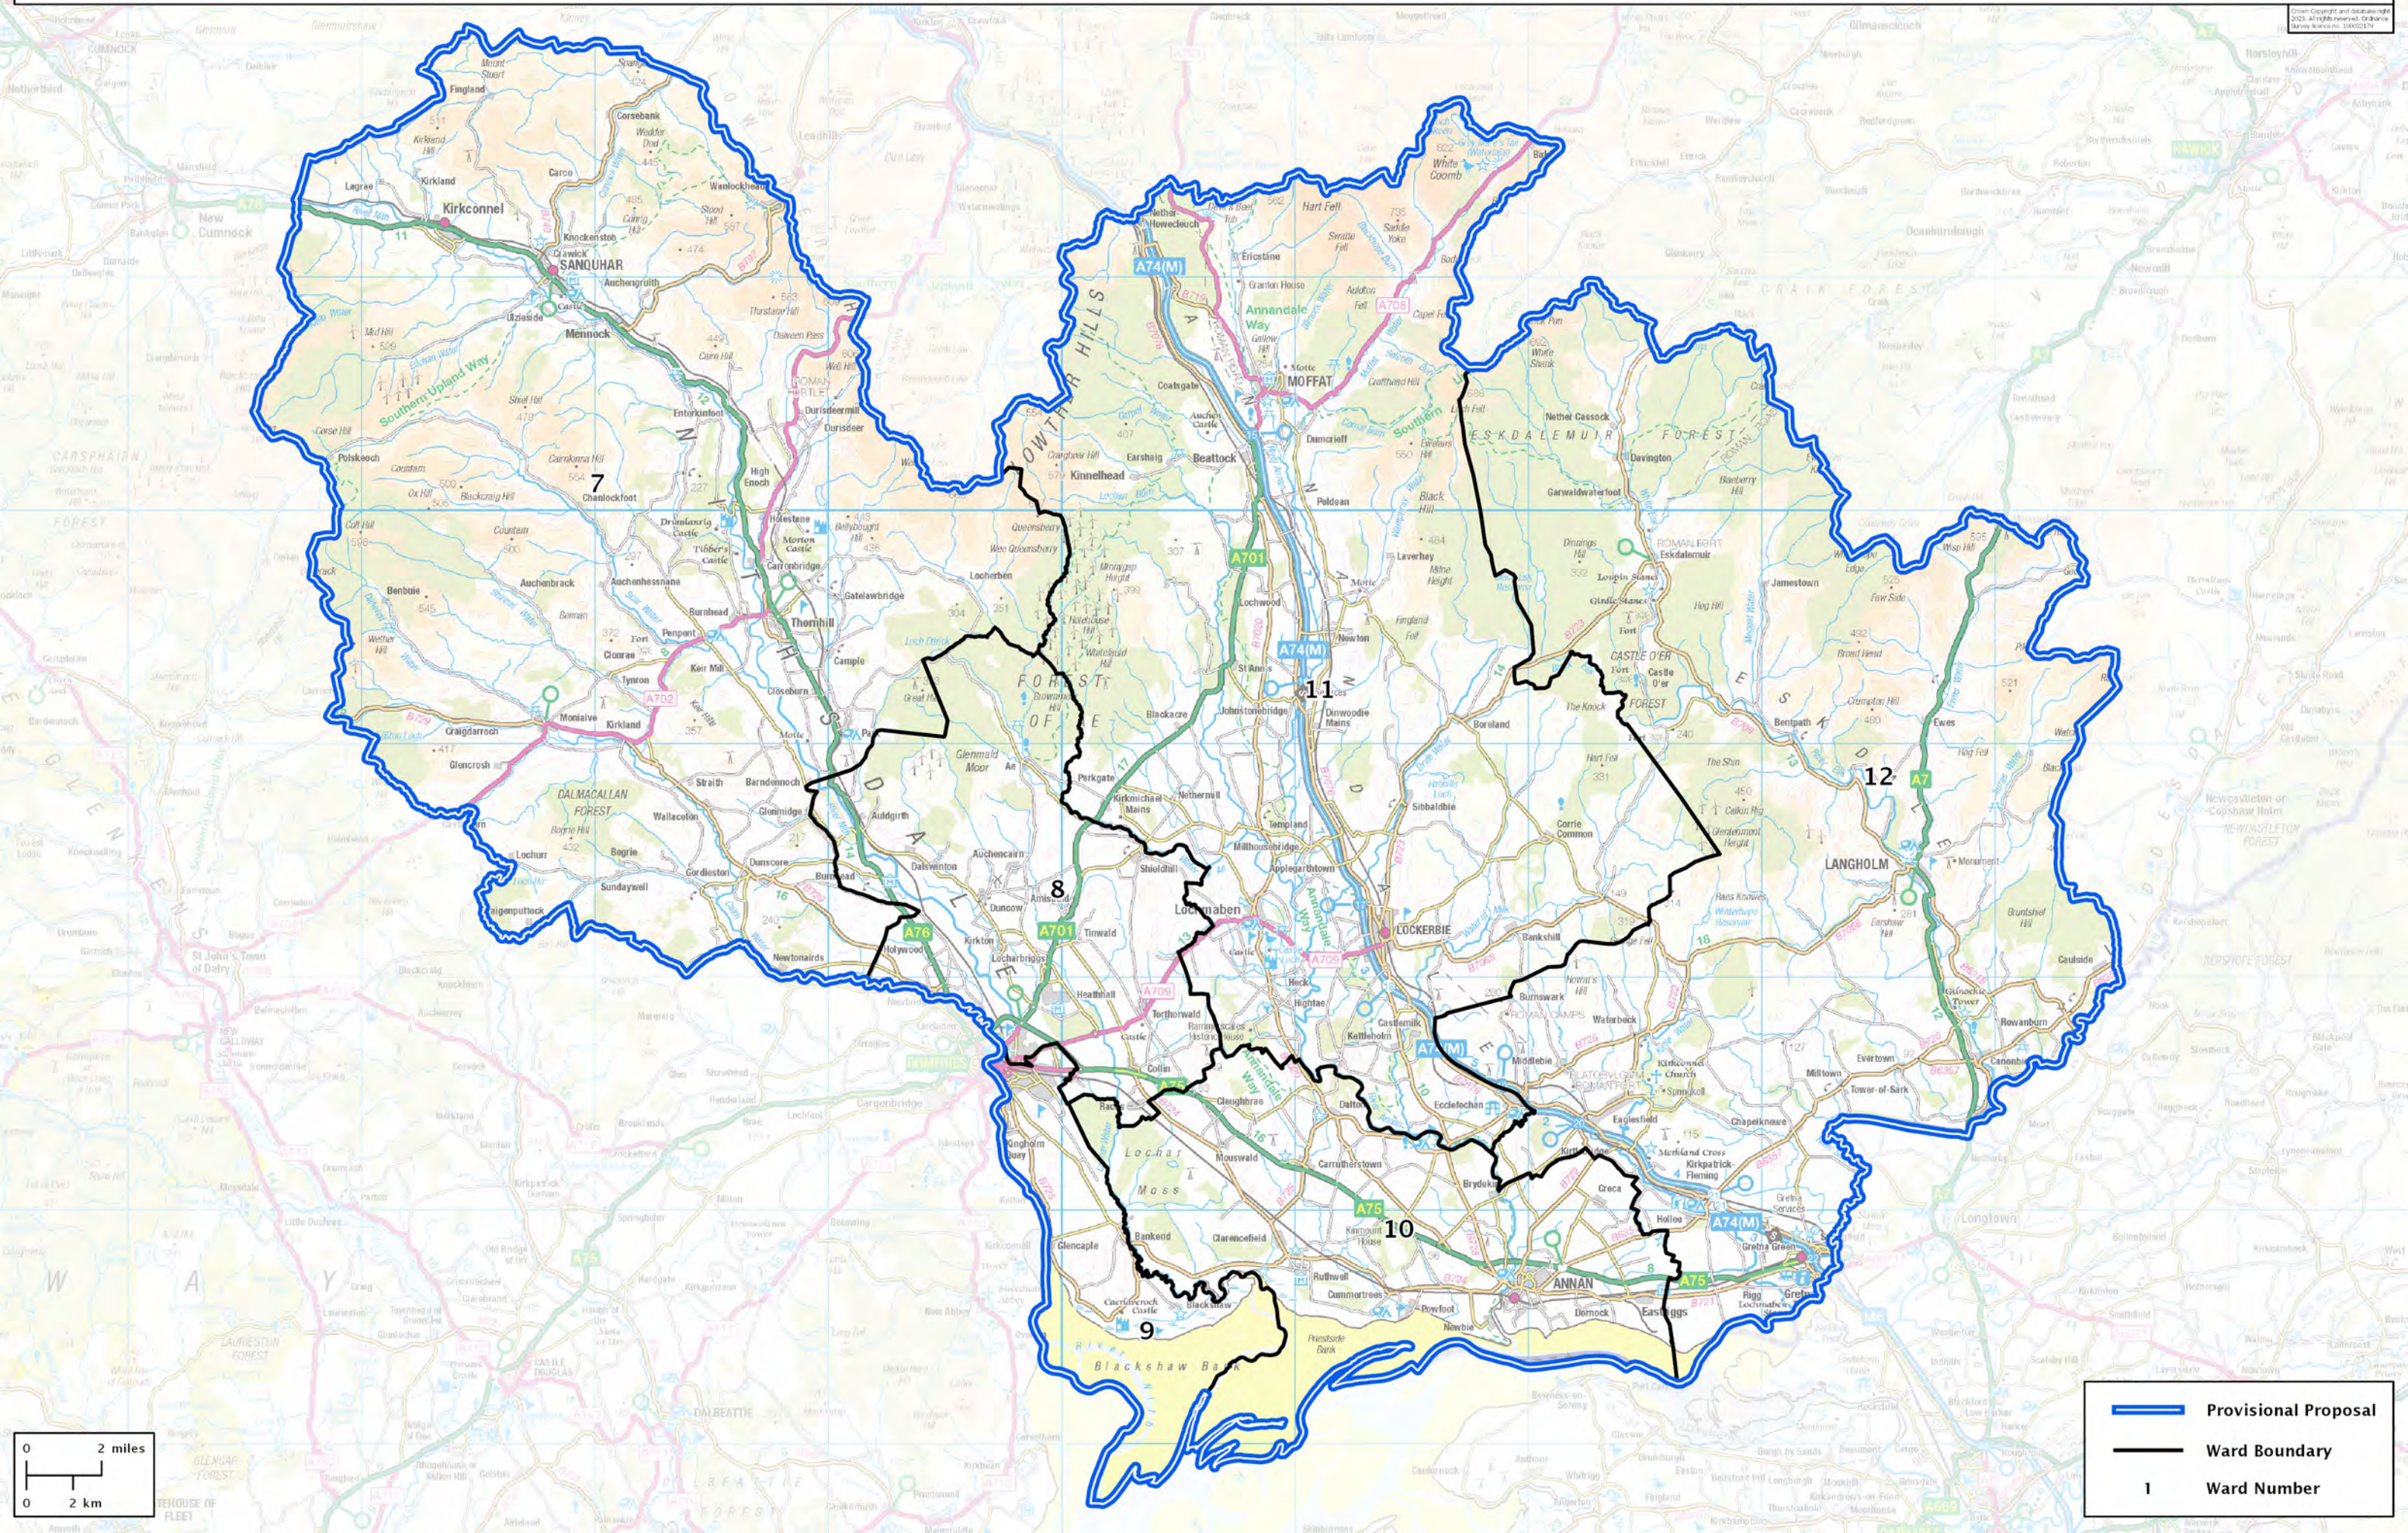

Second Review of Scottish Parliament Boundaries - Provisional Proposals

Dumfriesshire County Constituency - Electorate 61,848

	Provisional Proposal
	Ward Boundary
	Ward Number

	0 2 miles
	0 2 km