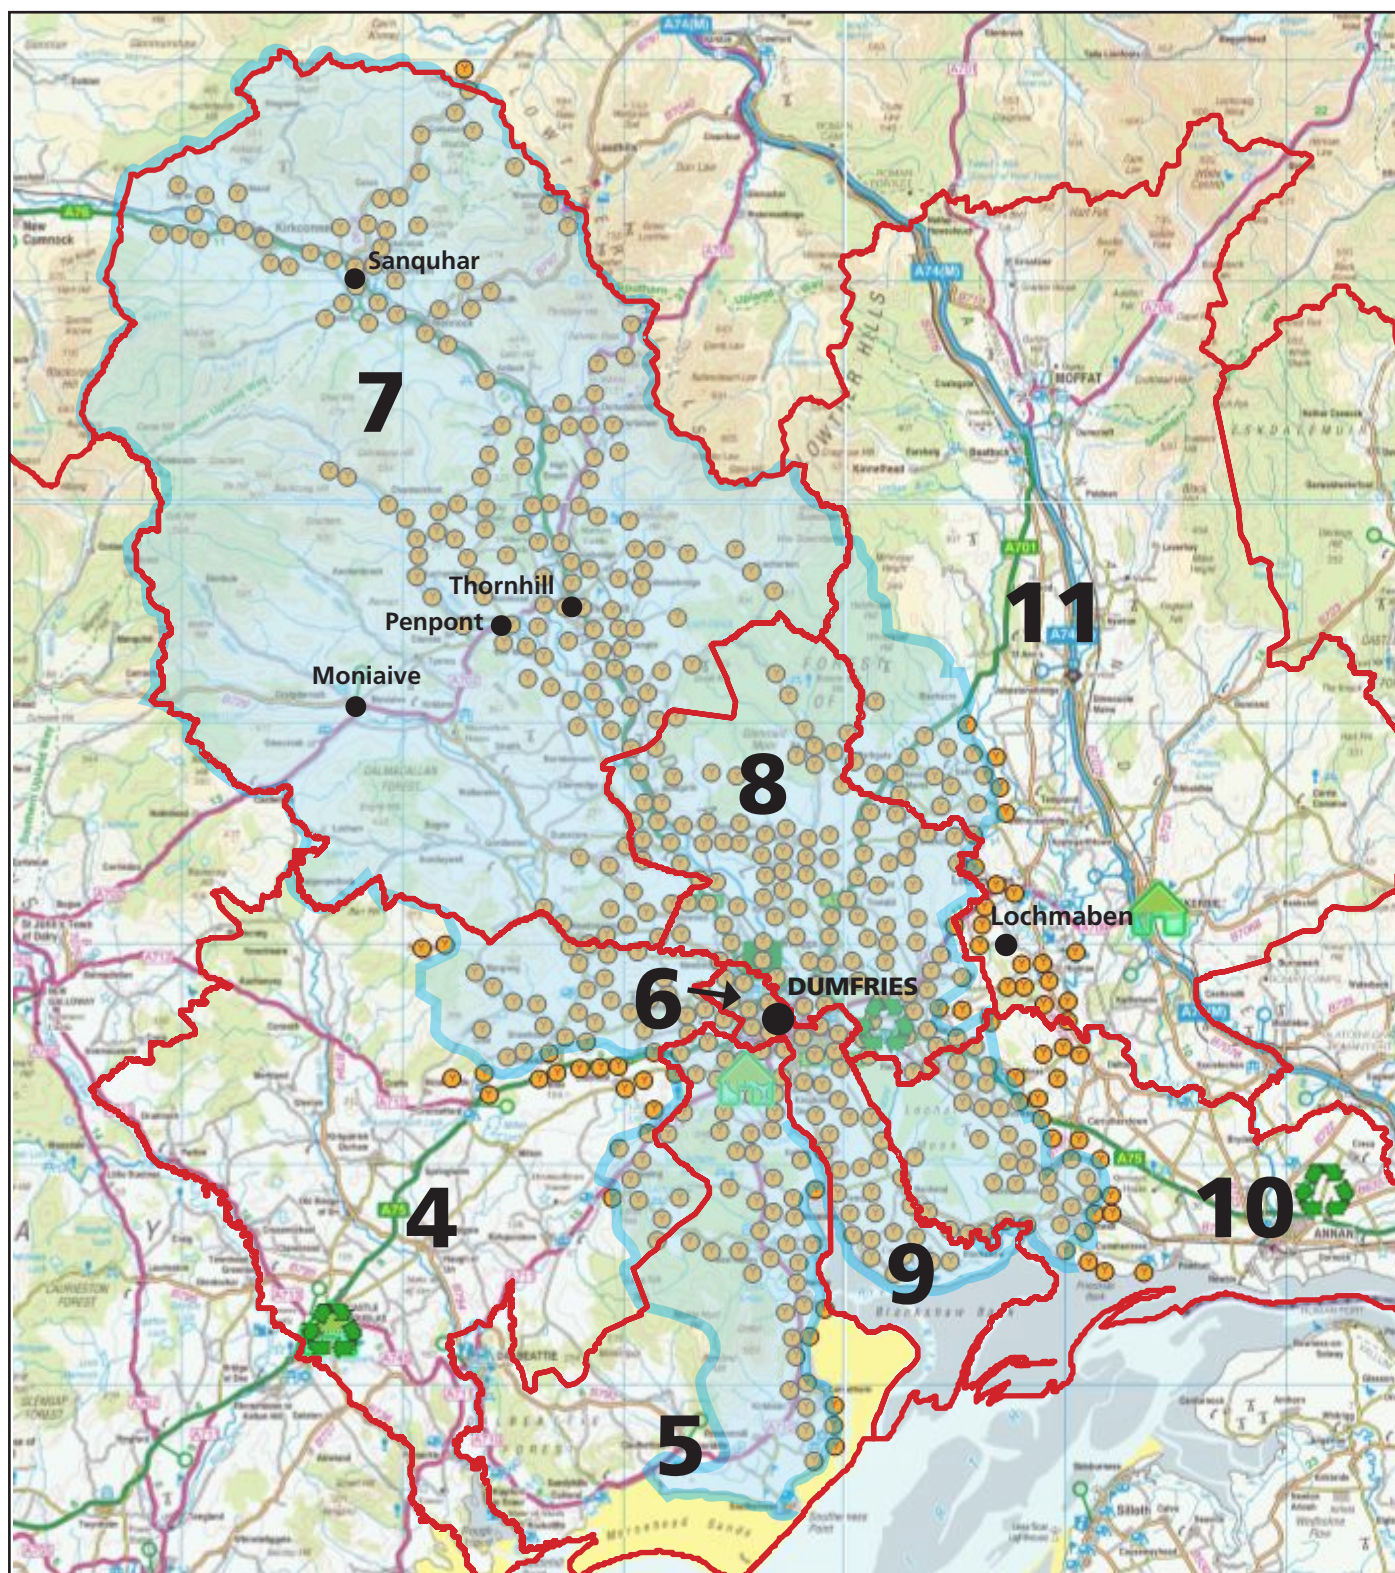

Nithsdale Waste and Recycling Operational Area

©Crown Copyright and Database right 2021.
All rights reserved. Ordnance Survey lic. 100016994

-  Nithsdale Area
-  Ward Boundary
- 12** Ward Numbers
-  Nithsdale Recycling Routes (included in this roll-out)