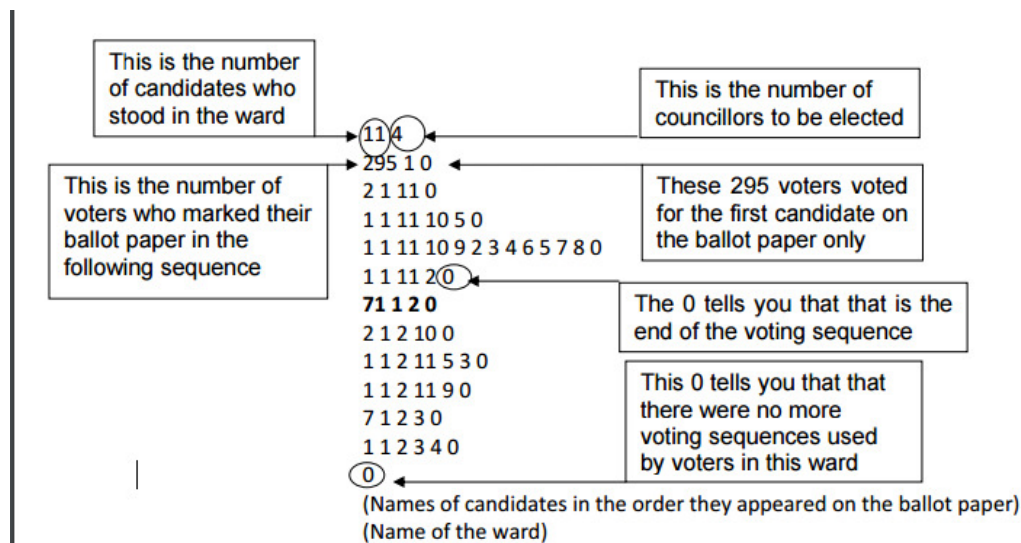

## How to understand the Preference Profile Report

The first line of this report shows how many candidates there were and how many councillors were to be elected. The subsequent lines begin with the number of voters who ranked the candidates in the same order. There then follows the order that those voters used.

For example, the row in bold below shows that 71 voters gave their first preference to the candidate who appeared first on the ballot paper, and their second preference to the candidate who appeared second. The names of the candidates in the order they appeared on the ballot paper is given at the end of the report. The figure '0' means that there were no more preferences given to any candidate by voters who used this sequence. The final '0' on the last line shows that the report has finished and no more sequences were used.